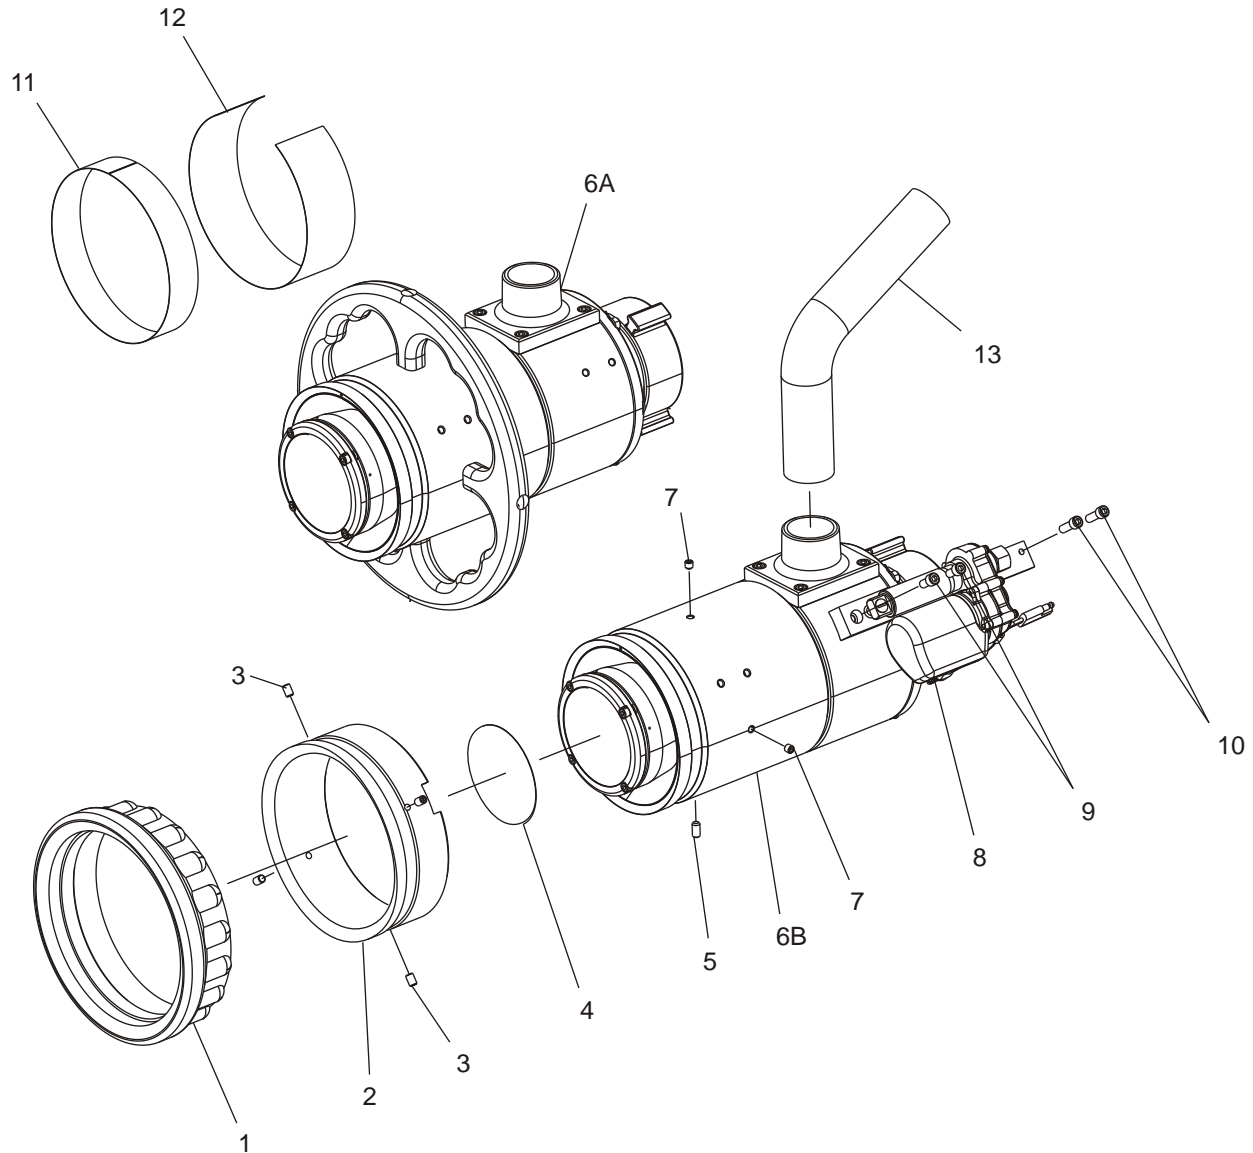

X-STREAM - AUTOMATIC
(SM-1000-HF, SM-1000E-HF, SM-2000-HF, SM-2000E-HF)

 ELKHART BRASS MFG. CO., INC.
ELKHART, INDIANA

THIS DRAWING CONTAINS INFORMATION THAT IS PROPRIETARY TO ELKHART BRASS MFG. CO., INC. AND MAY NOT BE USED TO PRODUCE ANY PARTS, ASSEMBLIES OR PRODUCTS DESCRIBED HEREIN WITHOUT EXPRESS WRITTEN PERMISSION.

SELF-EDUCTING
PAGE 1 OF 6
06/2008

PART
DRAWING

X-STREAM - AUTOMATIC
(SM-1000-HF, SM-1000E-HF, SM-2000-HF, SM-2000E-HF)

INDEX #	MODEL	PART #	QTY	DESCRIPTION
1	ALL	33661000	1	Bumper - Yellow
2	SM-1000-HF	11747001	1	Adapter - Tip
2	SM-1000E-HF	11747101	1	Adapter - Tip
2	SM-2000-HF	11747001	1	Adapter - Tip
2	SM-2000E-HF	11747101	1	Adapter - Tip
3	ALL	63677000	4	Socket Cap Screw S/S
4	SM-1000-HF	44538000	1	Label - 1% / 3% Foam
4	SM-1000E-HF	44538000	1	Label - 1% / 3% Foam
4	SM-2000-HF	44549000	1	Label - 1% Foam
4	SM-2000E-HF	44549000	1	Label - 1% Foam
5	SM-1000E-HF	65215000	1	Set Screw S/S
5	SM-2000E-HF	65215000	1	Set Screw S/S
6A	SM-1000-HF	03975865	1	Nozzle
6B	SM-1000E-HF	03975865	1	Nozzle
6A	SM-2000-HF	03975866	1	Nozzle
6B	SM-2000E-HF	03975866	1	Nozzle
7	SM-1000E-HF	61275000	3	Socket Cap Screw S/S
7	SM-2000E-HF	61275000	3	Socket Cap Screw S/S
8	SM-1000E-HF	81505001	1	Electric 12V DC Actuator Ass'y
8	SM-2000E-HF	81505001	1	Electric 12V DC Actuator Ass'y
9	SM-1000E-HF	61040000	2	Socket Cap Screw S/S
9	SM-2000E-HF	61040000	2	Socket Cap Screw S/S
10	SM-1000E-HF	61061000	2	Socket Cap Screw S/S
10	SM-2000E-HF	61061000	2	Socket Cap Screw S/S
11	SM-1000-HF	44537000	1	Label - Stream Pattern
11	SM-2000-HF	44537000	1	Label - Stream Pattern
12	SM-1000-HF	44544000	1	Label - Identification
12	SM-1000E-HF	44559000	1	Label - Identification
12	SM-2000-HF	44536000	1	Label - Identification
12	SM-2000E-HF	44560000	1	Label - Identification
13	SM-1000-HF	03975875	1	1.5"x 8' Pick-up Hose
13	SM-1000E-HF	03975875	1	1.5"x 8' Pick-up Hose
13	SM-2000-HF	03975876	1	2"x 8' Pick-up Hose
13	SM-2000E-HF	03975876	1	2"x 8' Pick-up Hose