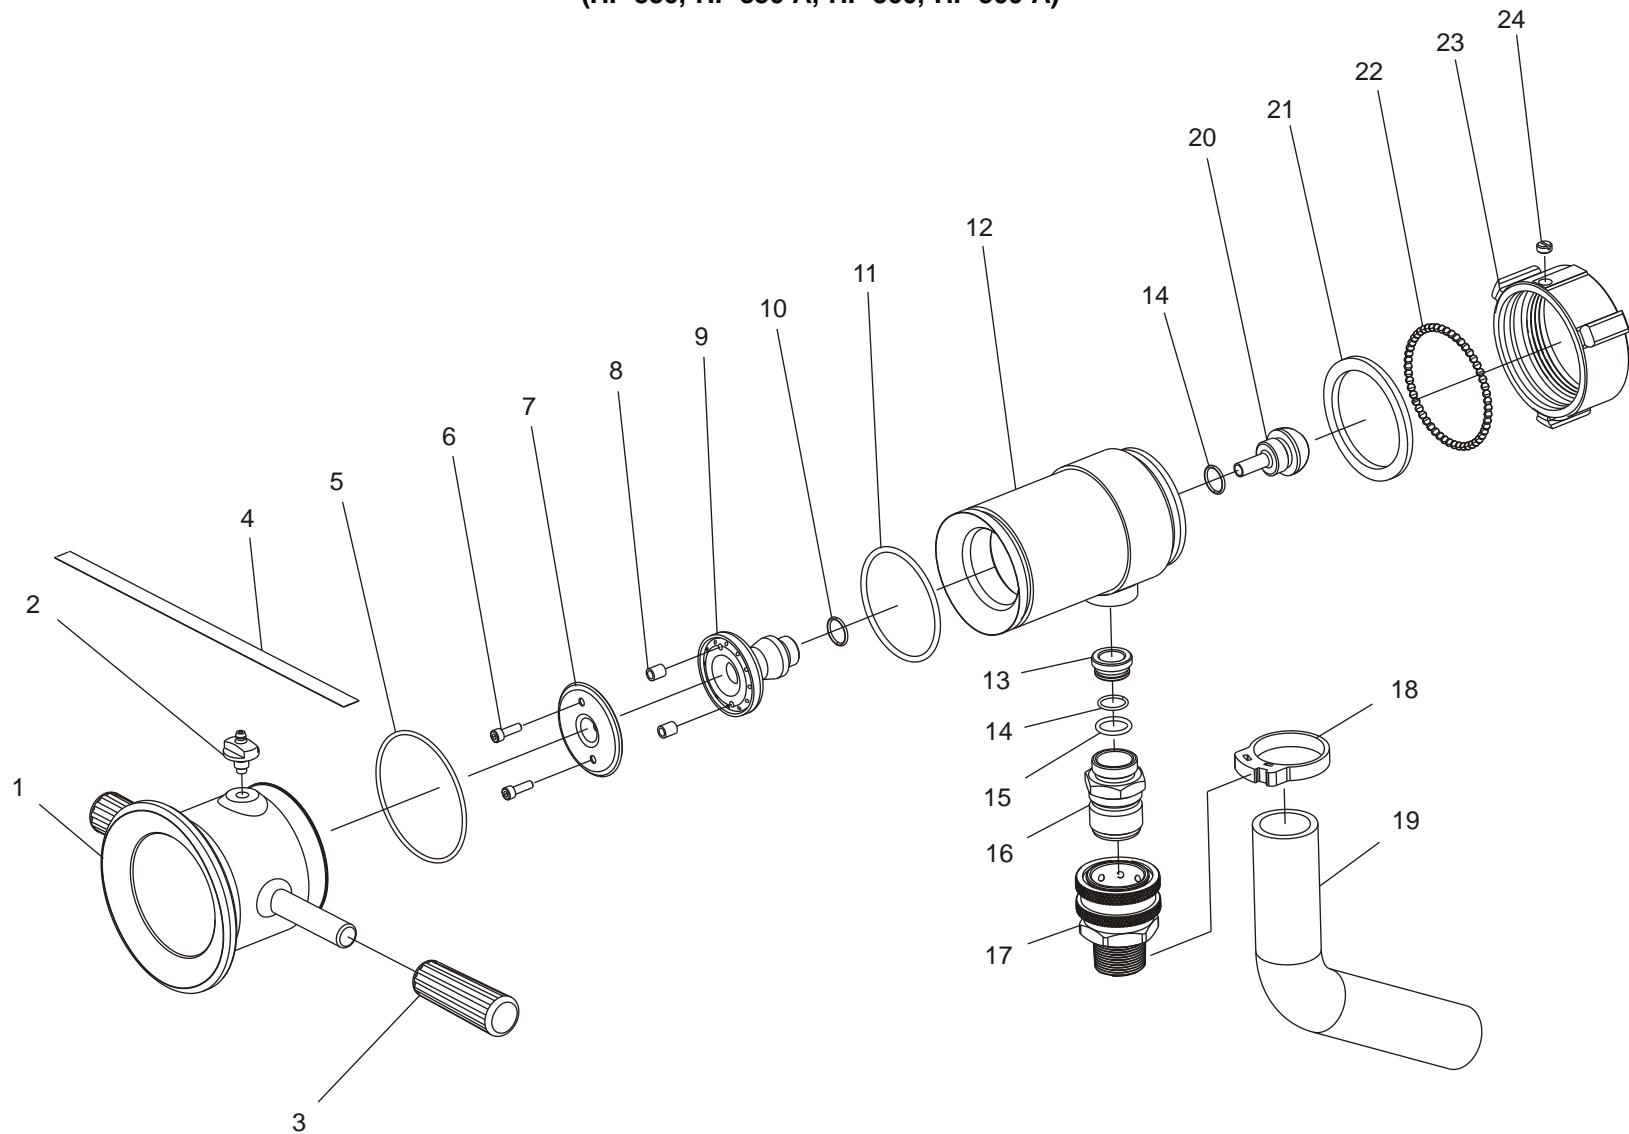

HYDRO-FOAM - FIXED
(HF-350, HF-350-A, HF-500, HF-500-A)

ELKHART BRASS MFG. CO., INC. ELKHART, INDIANA	
THIS DRAWING CONTAINS INFORMATION THAT IS PROPRIETARY TO ELKHART BRASS MFG. CO., INC. AND MAY NOT BE USED TO PRODUCE ANY PARTS, ASSEMBLIES OR PRODUCTS DESCRIBED HEREIN WITHOUT EXPRESS WRITTEN PERMISSION.	
SELF-EDUCATING PAGE 3 OF 6 06/2008	PART DRAWING