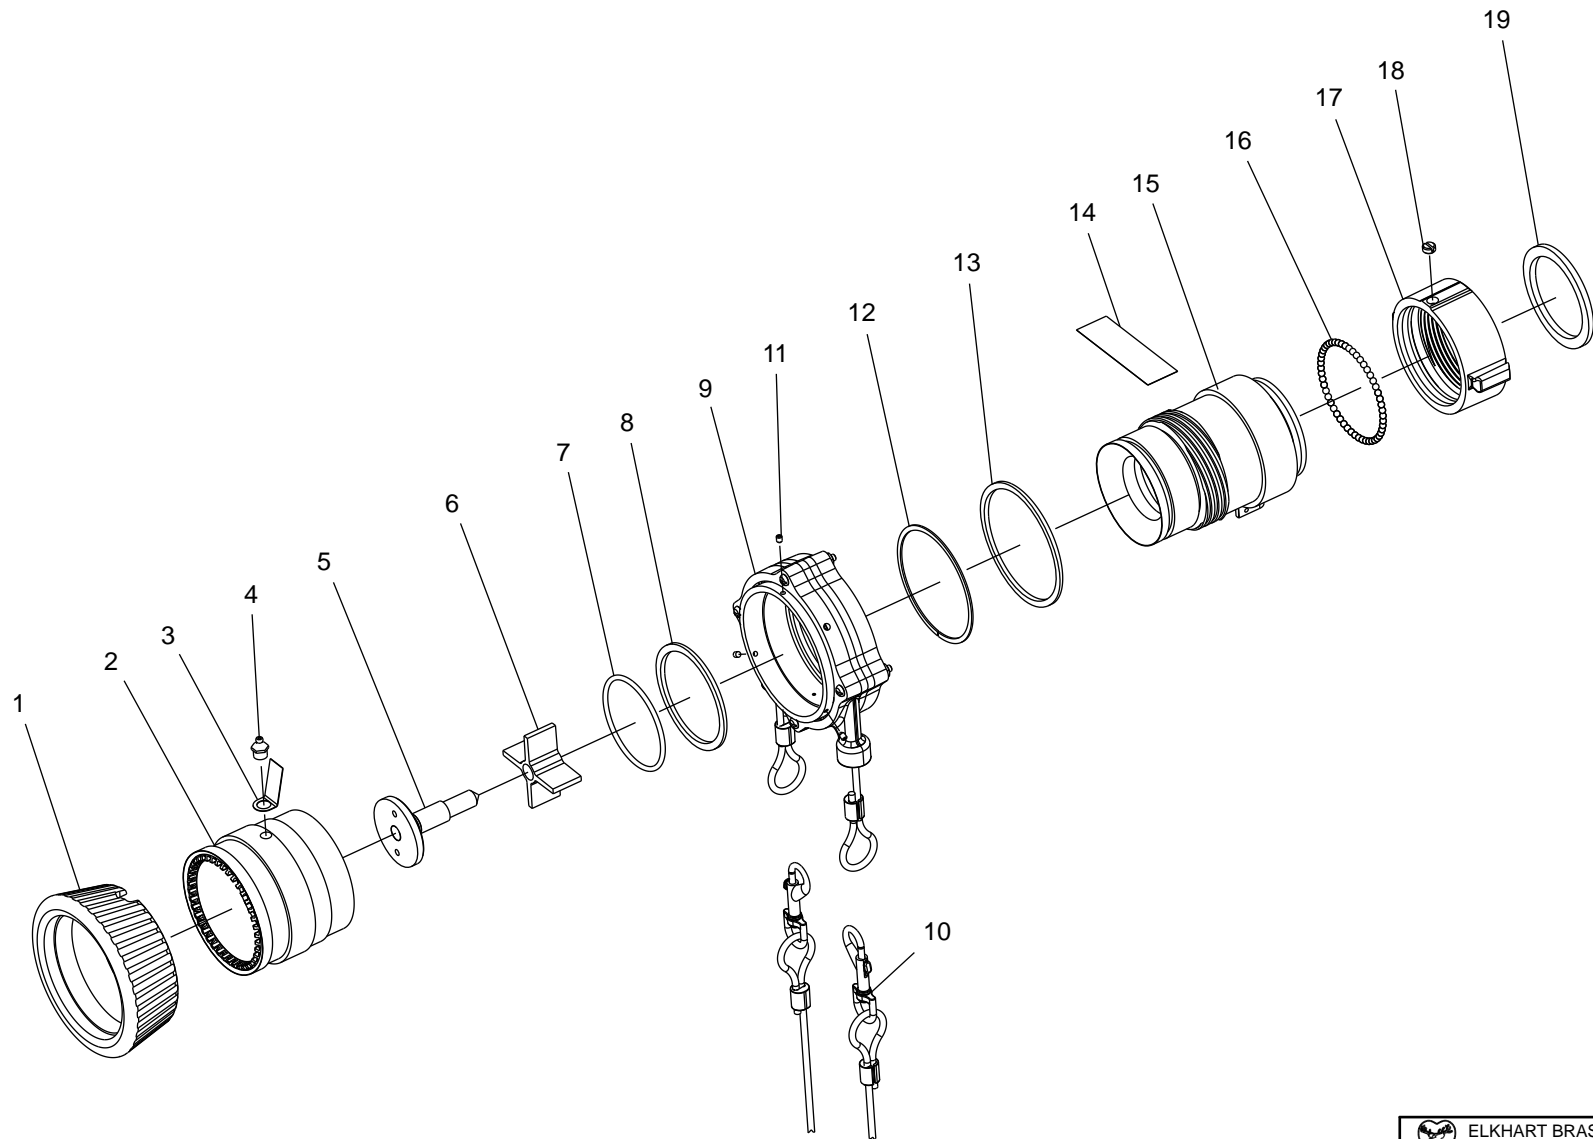

SELECT-O-STREAM
(CJ-RC, CJ-B-RC, CJN-RC, CJN-B-RC)

ELKHART BRASS MFG. CO., INC.
ELKHART, INDIANA

THIS DRAWING CONTAINS INFORMATION THAT IS
PROPRIETARY TO ELKHART BRASS MFG. CO., INC.
AND MAY NOT BE USED TO PRODUCE ANY PARTS,
ASSEMBLIES OR PRODUCTS DESCRIBED HEREIN
WITHOUT EXPRESS WRITTEN PERMISSION.

SELECT-O-STREAM
PAGE 3 OF 8
06/2008

PART
DRAWING