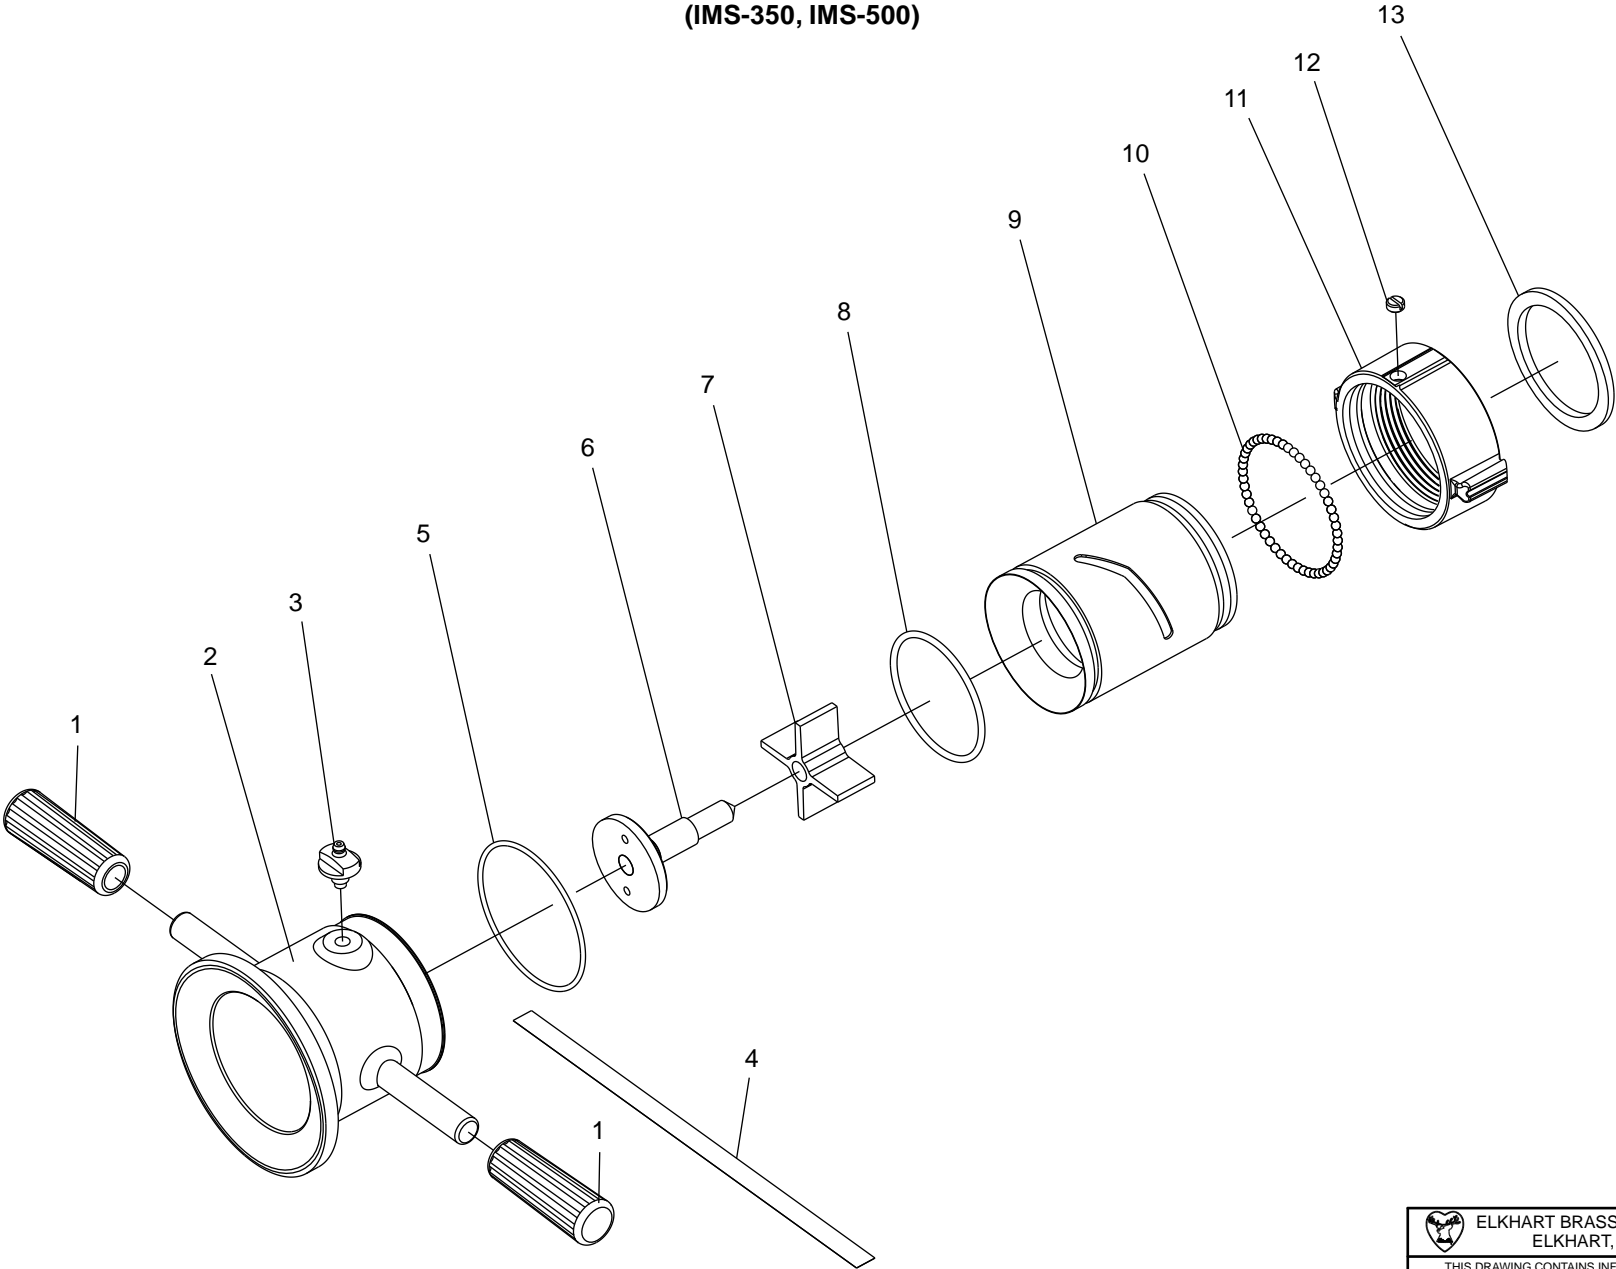

**SELECT-O-STREAM
(IMS-350, IMS-500)**

ELKHART BRASS MFG. CO., INC.
ELKHART, INDIANA

SELECT-O-STREAM
PAGE 5 OF 8
06/2008

PART
DRAWING

**SELECT-O-STREAM
(IMS-350, IMS-500)**

INDEX #	MODEL	PART #	QTY	DESCRIPTION
1	ALL	33626000	2	Handgrip - Black
2	ALL	66346001	1	Nozzle Tip (Brass)
3	ALL	61089001	1	Drive Screw
4	ALL	44353000	1	Label - Identification
5	ALL	57414000	1	O-Ring
6	IMS-350	62036001	1	Stem (Bronze)
6	IMS-500	62032002	1	Stem (Bronze)
6	IMS-500	69061001	1	Stem (75 PSI) Bronze
7	ALL	63377001	1	Stem Base
8	ALL	57379000	1	O-Ring
9	ALL	17166001	1	Body Nozzle (Brass)
10	ALL	15016000	52	.187 Ball Brass
11	ALL	62919001	1	Swivel (2.5") Brass
12	ALL	61222000	1	Set Screw
13	ALL	33083000	1	Gasket - Rubber

ELKHART BRASS MFG. CO., INC.
ELKHART, INDIANA

THIS DRAWING CONTAINS INFORMATION THAT IS
PROPRIETARY TO ELKHART BRASS MFG. CO., INC.
AND MAY NOT BE USED TO PRODUCE ANY PARTS,
ASSEMBLIES OR PRODUCTS DESCRIBED HEREIN
WITHOUT EXPRESS WRITTEN PERMISSION.

SELECT-O-STREAM
PAGE 6 OF 8
06/2008

PART
LIST