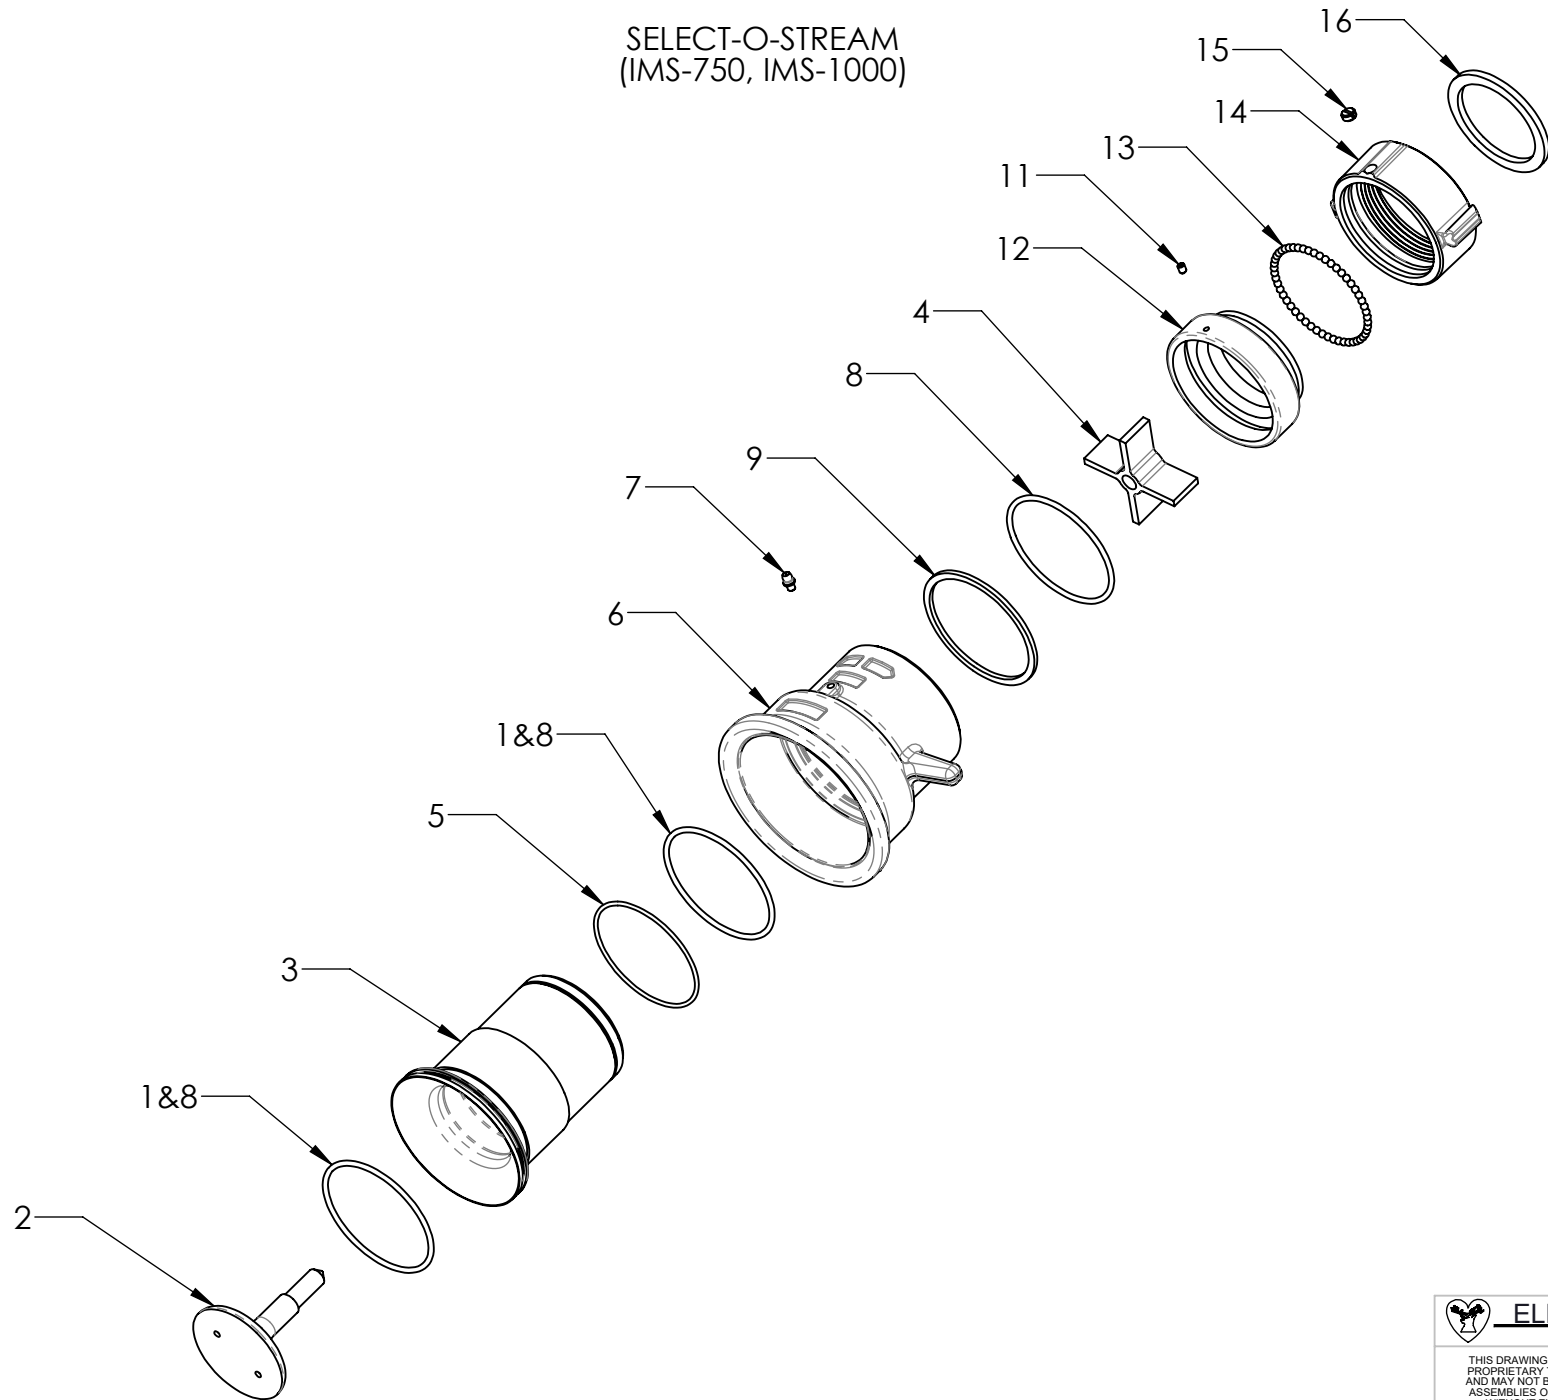

SELECT-O-STREAM
(IMS-750, IMS-1000)

SELECT-O-STREAM
(IMS-750, IMS-1000)

SELECT-O-STREAM				
IMS-750, IMS-1000				
INDEX	MODEL	PART #	QTY	DESCRIPTION
1&8	ALL	57312000	2	O-RING
2	IMS-750	69069001	1	STEM
2	IMS-1000	69070001	1	STEM
3	ALL	17190001	1	BODY NOZZLE (BRASS)
4	ALL	61844001	1	STEM BASE
5	ALL	57414000	1	O-RING
6	ALL	66429001	1	NOZZLE TIP (BRASS)
7	ALL	31011000	1	FITTING - GREASE
9	ALL	33287000	1	GASKET - RUBBER
10	ALL	57314000	1	O-RING
11	ALL	63678000	1	SET SCREW
12	ALL	11574001	1	ADAPTOR (BRASS)
13	ALL	15016000	1	0.187 BALL BRASS
14	ALL	62919001	1	SWIVEL (2.5") BRASS
15	ALL	61222000	1	SET SCREW
16	ALL	33083000	1	GASKET - RUBBER

ELKHART BRASS
Fire Fighting Equipment

03894001 (IMS-750, IMS-1000) PARTS DRAWING
PAGE 8 OF 8 05/2019