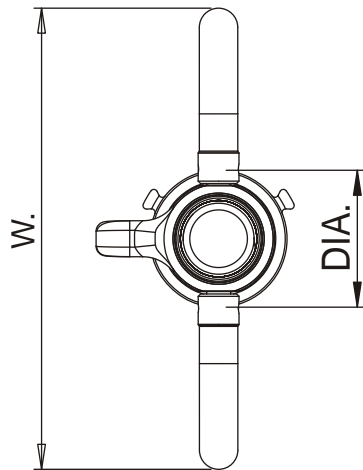

BALL SHUT-OFF

PLAYPIPE

| BALL SHUT-OFF & PLAYPIPE DIMENSIONAL TABLE | | | | | | | | | | |
|--|------------|-------------|-------------|----------|-------------------------|-------|------------|------------|--------------------|---------------|
| (In Inches) | | | | | | | | | | |
| MODEL | INLET SIZE | OUTLET SIZE | BASE | TYPE | OVERALL LENGTH (O.A.L.) | DIA. | WIDTH (W.) | | GRIP HEIGHT (G.H.) | WEIGHT (LBS.) |
| | | | | | | | TAB | HORSE SHOE | | |
| SB-275 | 1.00 | 1.00 | RIGID | SHUT-OFF | 4.563 | 2.313 | 3.750 | 5.125 | | 3.75 |
| SB-275 | 1.00 | 1.00 | FREE SWIVEL | SHUT-OFF | 4.875 | 2.313 | 3.750 | 5.125 | | 3.95 |
| SB-275-A | 1.00 | 1.00 | RIGID | SHUT-OFF | 3.625 | 2.313 | 3.750 | 5.125 | | 1.79 |
| SB-275-A | 1.00 | 1.00 | FREE SWIVEL | SHUT-OFF | 4.500 | 2.313 | 3.750 | 5.125 | | 1.82 |
| SB-275-AT | 1.00 | 1.00 | RIGID | SHUT-OFF | 4.563 | 2.313 | 3.750 | 5.125 | | 2.65 |
| SB-275-AT | 1.00 | 1.00 | FREE SWIVEL | SHUT-OFF | 5.438 | 2.313 | 3.750 | 5.125 | | 2.75 |
| SB-275-G | 1.00 | 1.00 | RIGID | SHUT-OFF | 4.563 | 2.313 | 3.750 | 5.125 | 5.688 | 5.16 |
| SB-275-G | 1.00 | 1.00 | FREE SWIVEL | SHUT-OFF | 4.875 | 2.313 | 3.750 | 5.125 | 5.688 | 5.16 |
| SB-275-GA | 1.00 | 1.00 | RIGID | SHUT-OFF | 3.625 | 2.313 | 3.750 | 5.125 | 5.688 | 2.29 |
| SB-275-GA | 1.00 | 1.00 | FREE SWIVEL | SHUT-OFF | 4.500 | 2.313 | 3.750 | 5.125 | 5.688 | 2.32 |
| SB-275-GAT | 1.00 | 1.00 | RIGID | SHUT-OFF | 4.563 | 2.313 | 3.750 | 5.125 | 5.688 | 3.15 |
| SB-275-GAT | 1.00 | 1.00 | FREE SWIVEL | SHUT-OFF | 5.438 | 2.313 | 3.750 | 5.125 | 5.688 | 3.25 |
| LB-275 | 1.50 | 1.50 | RIGID | SHUT-OFF | 4.125 | 2.313 | 3.750 | 5.125 | | 3.88 |
| LB-275 | 1.50 | 1.50 | SWIVEL | SHUT-OFF | 4.375 | 2.313 | 3.750 | 5.125 | | 4.00 |
| LB-275 | 1.50 | 1.50 | FREE SWIVEL | SHUT-OFF | 4.938 | 2.313 | 3.750 | 5.125 | | 3.88 |
| LB-275-A | 1.50 | 1.50 | RIGID | SHUT-OFF | 3.250 | 2.188 | 3.750 | 5.125 | | 1.82 |
| LB-275-A | 1.50 | 1.50 | SWIVEL | SHUT-OFF | 4.438 | 2.188 | 3.750 | 5.125 | | 2.05 |
| LB-275-A | 1.50 | 1.50 | FREE SWIVEL | SHUT-OFF | 4.563 | 2.188 | 3.750 | 5.125 | | 1.86 |
| LB-275-GA | 1.50 | 1.50 | RIGID | SHUT-OFF | 3.250 | 2.188 | 3.750 | 5.125 | 5.688 | 2.32 |
| LB-275-GA | 1.50 | 1.50 | SWIVEL | SHUT-OFF | 4.438 | 2.188 | 3.750 | 5.125 | 5.688 | 2.55 |
| LB-275-GA | 1.50 | 1.50 | FREE SWIVEL | SHUT-OFF | 4.563 | 2.188 | 3.750 | 5.125 | 5.688 | 2.36 |