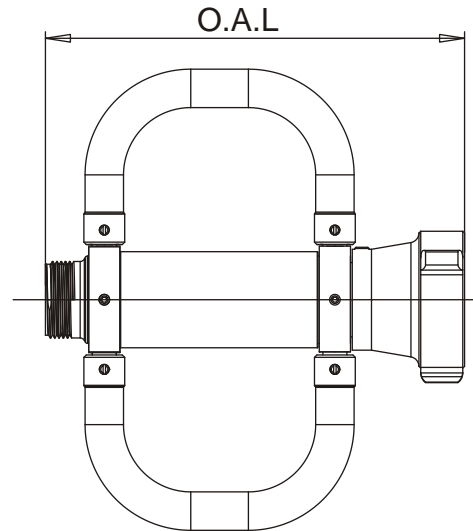

BALL SHUT-OFF

PLAYPIPE

| BALL SHUT-OFF & PLAYPIPE DIMENSIONAL TABLE | | | | | | | | | | |
|--|------------|-------------|-------------|----------|-------------------------|-------|------------|------------|--------------------|---------------|
| (In Inches) | | | | | | | | | | |
| MODEL | INLET SIZE | OUTLET SIZE | BASE | TYPE | OVERALL LENGTH (O.A.L.) | DIA. | WIDTH (W.) | | GRIP HEIGHT (G.H.) | WEIGHT (LBS.) |
| | | | | | | | TAB | HORSE SHOE | | |
| SB-275 | 1.00 | 1.00 | RIGID | SHUT-OFF | 4.563 | 2.313 | 3.750 | 5.125 | | 3.75 |
| SB-275 | 1.00 | 1.00 | FREE SWIVEL | SHUT-OFF | 4.875 | 2.313 | 3.750 | 5.125 | | 3.95 |
| SB-275-A | 1.00 | 1.00 | RIGID | SHUT-OFF | 3.625 | 2.313 | 3.750 | 5.125 | | 1.79 |
| SB-275-A | 1.00 | 1.00 | FREE SWIVEL | SHUT-OFF | 4.500 | 2.313 | 3.750 | 5.125 | | 1.82 |
| SB-275-AT | 1.00 | 1.00 | RIGID | SHUT-OFF | 4.563 | 2.313 | 3.750 | 5.125 | | 2.65 |
| SB-275-AT | 1.00 | 1.00 | FREE SWIVEL | SHUT-OFF | 5.438 | 2.313 | 3.750 | 5.125 | | 2.75 |
| SB-275-G | 1.00 | 1.00 | RIGID | SHUT-OFF | 4.563 | 2.313 | 3.750 | 5.125 | 5.688 | 5.16 |
| SB-275-G | 1.00 | 1.00 | FREE SWIVEL | SHUT-OFF | 4.875 | 2.313 | 3.750 | 5.125 | 5.688 | 5.16 |
| SB-275-GA | 1.00 | 1.00 | RIGID | SHUT-OFF | 3.625 | 2.313 | 3.750 | 5.125 | 5.688 | 2.29 |
| SB-275-GA | 1.00 | 1.00 | FREE SWIVEL | SHUT-OFF | 4.500 | 2.313 | 3.750 | 5.125 | 5.688 | 2.32 |
| SB-275-GAT | 1.00 | 1.00 | RIGID | SHUT-OFF | 4.563 | 2.313 | 3.750 | 5.125 | 5.688 | 3.15 |
| SB-275-GAT | 1.00 | 1.00 | FREE SWIVEL | SHUT-OFF | 5.438 | 2.313 | 3.750 | 5.125 | 5.688 | 3.25 |
| LB-275 | 1.50 | 1.50 | RIGID | SHUT-OFF | 4.125 | 2.313 | 3.750 | 5.125 | | 3.88 |
| LB-275 | 1.50 | 1.50 | SWIVEL | SHUT-OFF | 4.375 | 2.313 | 3.750 | 5.125 | | 4.00 |
| LB-275 | 1.50 | 1.50 | FREE SWIVEL | SHUT-OFF | 4.938 | 2.313 | 3.750 | 5.125 | | 3.88 |
| LB-275-A | 1.50 | 1.50 | RIGID | SHUT-OFF | 3.250 | 2.188 | 3.750 | 5.125 | | 1.82 |
| LB-275-A | 1.50 | 1.50 | SWIVEL | SHUT-OFF | 4.438 | 2.188 | 3.750 | 5.125 | | 2.05 |
| LB-275-A | 1.50 | 1.50 | FREE SWIVEL | SHUT-OFF | 4.563 | 2.188 | 3.750 | 5.125 | | 1.86 |
| LB-275-GA | 1.50 | 1.50 | RIGID | SHUT-OFF | 3.250 | 2.188 | 3.750 | 5.125 | 5.688 | 2.32 |
| LB-275-GA | 1.50 | 1.50 | SWIVEL | SHUT-OFF | 4.438 | 2.188 | 3.750 | 5.125 | 5.688 | 2.55 |
| LB-275-GA | 1.50 | 1.50 | FREE SWIVEL | SHUT-OFF | 4.563 | 2.188 | 3.750 | 5.125 | 5.688 | 2.36 |