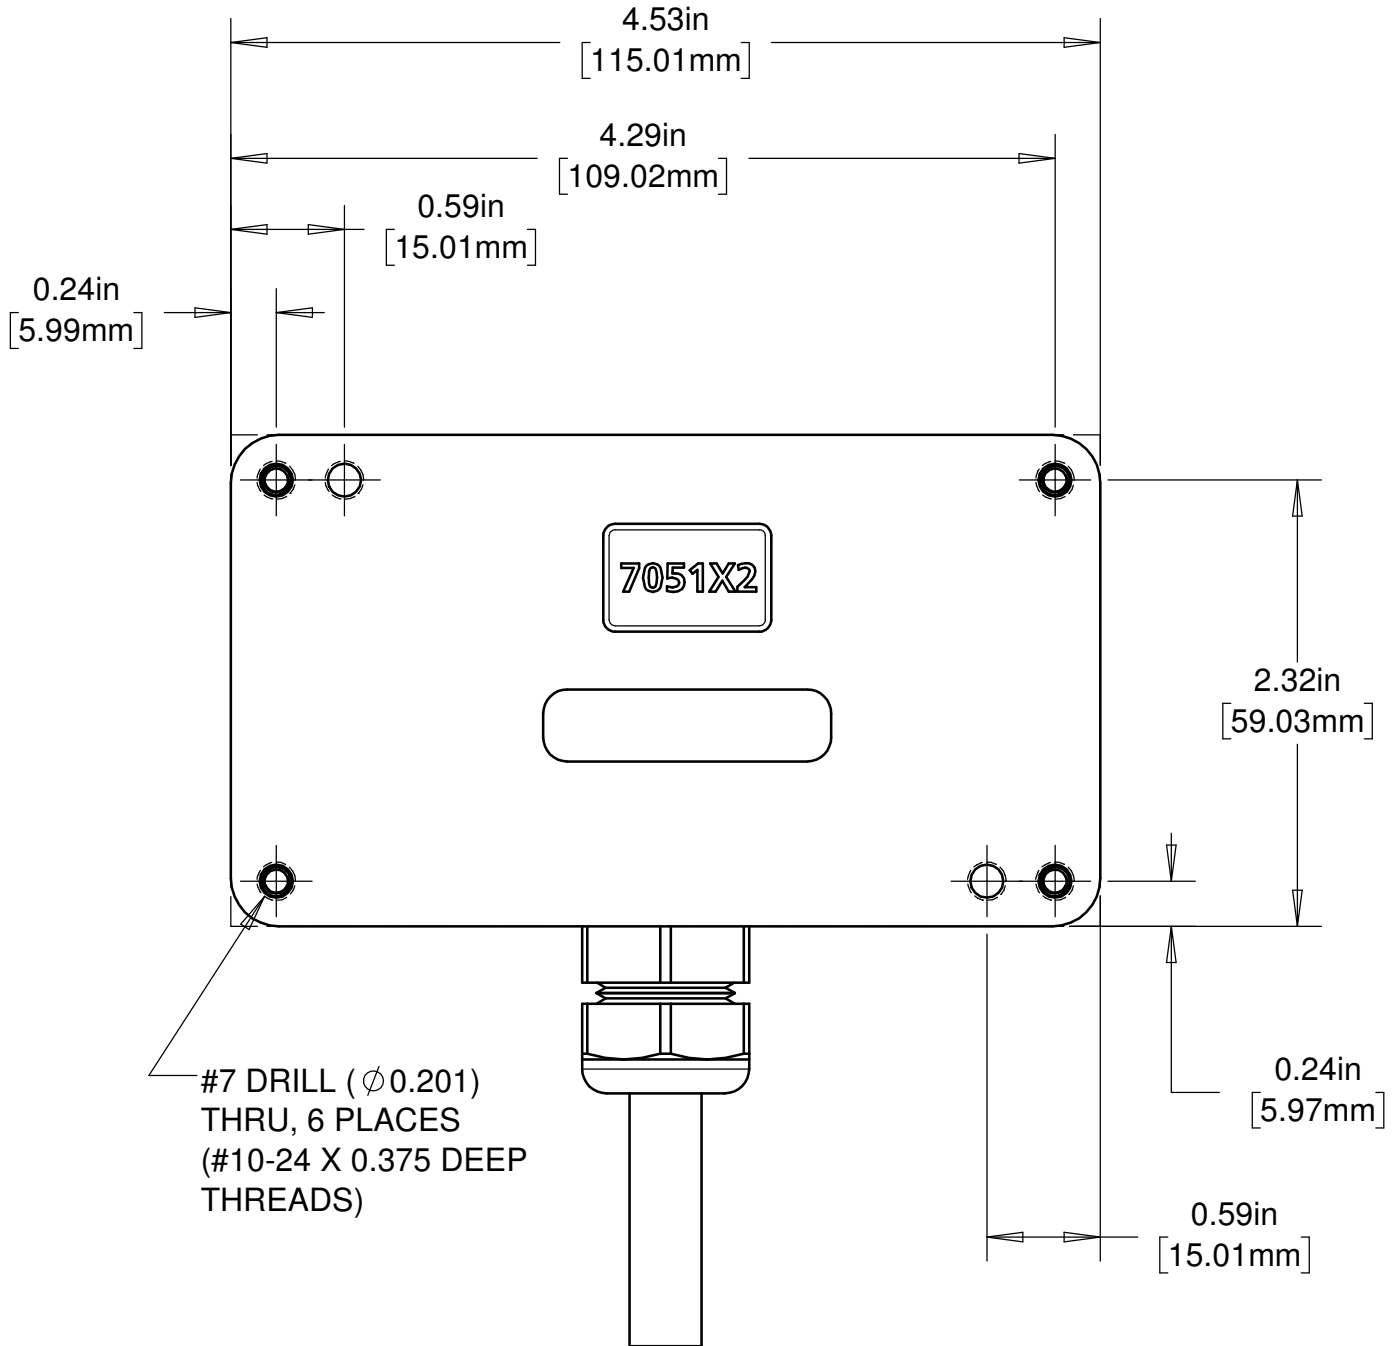

POSITION FEEDBACK MOUNTING TEMPLATE

1.00in [25.4mm]

CHECK PRINT SCALE HERE