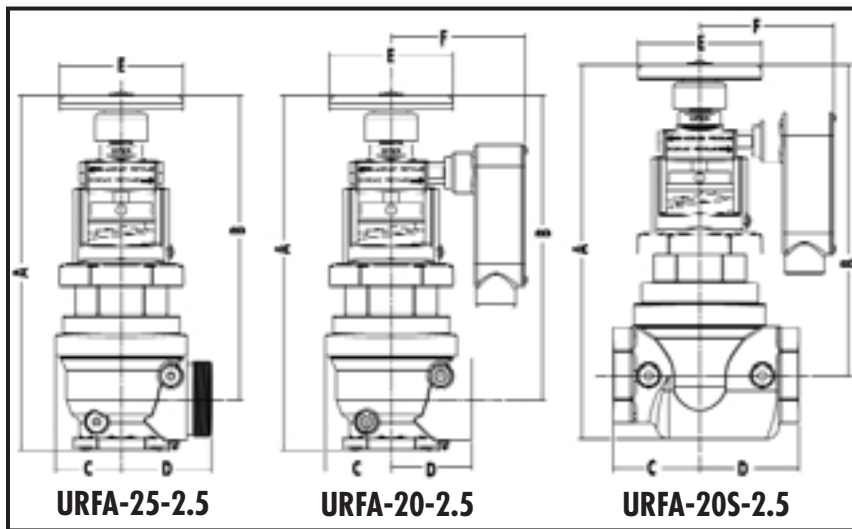

MATERIALS:

- **Stem:** Billet Brass 61.5-31.5-3, Alloy 360, ASTM B16
- **Body & Bonnet:** Cast Brass 81-3-7-9, Alloy 844, ASTM B584
- **Piston:** Silicon Bronze 89-6-5, Alloy 876, ASTM B584

FINISH:

- **Standard:** Rough Brass
- **Optional:** Polished Brass or Polished Chrome

SPECIFICATIONS

- Low-torque manual close/open hand wheel , < 15 ft./lbs.
- Low-torque field adjustment
- Integral supervisory switch (optional)
- Pressure rated up to 400 psi
- Flow rated up to 500 GPM
- Open-Close indication from 2 view directions
- Pressure reduction adjustment easily determined by indication label
- Built-in automatic check valve
- Reduces pressure under flow and no flow conditions
- Tapped for pressure gauge on both inlet and outlet side of valve
- UL listed
- Enhanced tamper proof protection

DIMENSIONS (inches)

MODEL	Inlet*	Outlet*	CLOSED		OPEN		C	D	E	F
			A	B	A	B				
URFA-25-2.5	2.5" F NPT	2.5" M NHT	13.64	11.61	14.30	12.27	2.66	3.66	5.00	5.40
URFA-20-2.5	2.5" F NPT	2.5" F NPT	13.64	11.61	14.30	12.27	2.66	3.25	5.00	5.40
URFA-20S-2.5	2.5" F NPT	2.5" F NPT	14.50	11.90	15.16	12.56	3.50	4.00	5.00	5.40